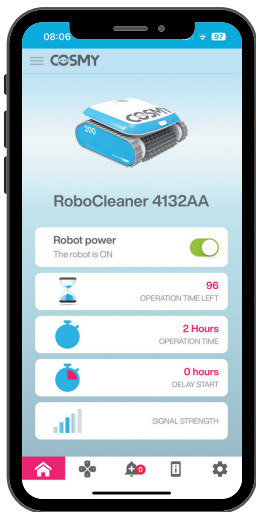

Specifications

NAME	WEIGHT	POWER SUPPLY	POWER CONSUMPTION	CABLE LENGTH	POOL SIZE	CLEANING TYPE	CLEANING CYCLES
BOT 200	5.7kg	<29 volt	<150 Watt	16m	up to 12m	Floor, walls and water line	1.5, 2 or 2.5 hours

Poolrite Manufacturing ABN

For all sales enquiries, email:
orders@poolrite.com.au
For Technical support, call: 1300 368 300

Want to learn more about our product range?

Visit poolrite.com.au