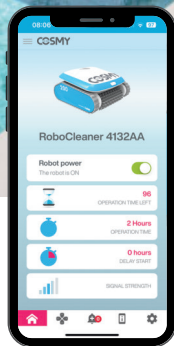

**Floor,
Wall &
Tile Line**

BWT COMSY ROBOT

SMART, EFFICIENT, RELIABLE

Elevate your pool maintenance with the COSMY 200 - the robotic solution that offers unmatched efficiency, intelligent cleaning, and steadfast reliability. Say goodbye to manual scrubbing and hello to more leisure time as COSMY transforms your pool into a pristine oasis with minimal effort. Designed for smaller pools, its lighter, more compact design ensures it navigates the smaller space easily, ensuring a clean pool is always just a touch away.

Dual-Filter System

The COSMY 200 features a powerful dual-filter setup with a 15m³/h suction, ensuring effective debris removal and crystal clear pool water.

App-Controlled Convenience

The BWT app puts pool cleaning control in the palm of your hand, offering real-time programming.