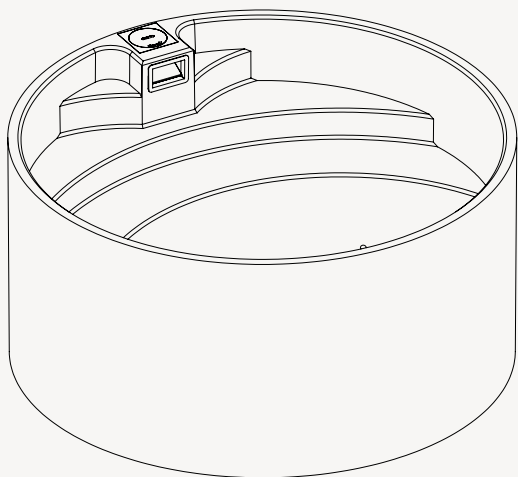

Plungie Arena

3.5m diameter

Say hello to the Plungie Arena - the precast concrete pool of your dreams! The perfect fit for any size yard, the Plungie Arena's round shape makes it the top choice for homeowners looking for a great solution for lounging or recreational swims.

A circular pool 3.5m wide and with plenty of bench space, the Plungie Arena is the ideal pool for bringing together family and friends on hot summer days.

**View the
Arena online**

INCLUSIONS

- Highly engineered concrete pool shell
- High performance ecoFinish interior
- Spa electrics multi-coloured LED light
- Poolrite innoSkim skimmer box
- Pre-fitted hydrostatic valve
- Two (2) pre-plumbed returns
- 10 year structural warranty and internal ecoFinish warranty