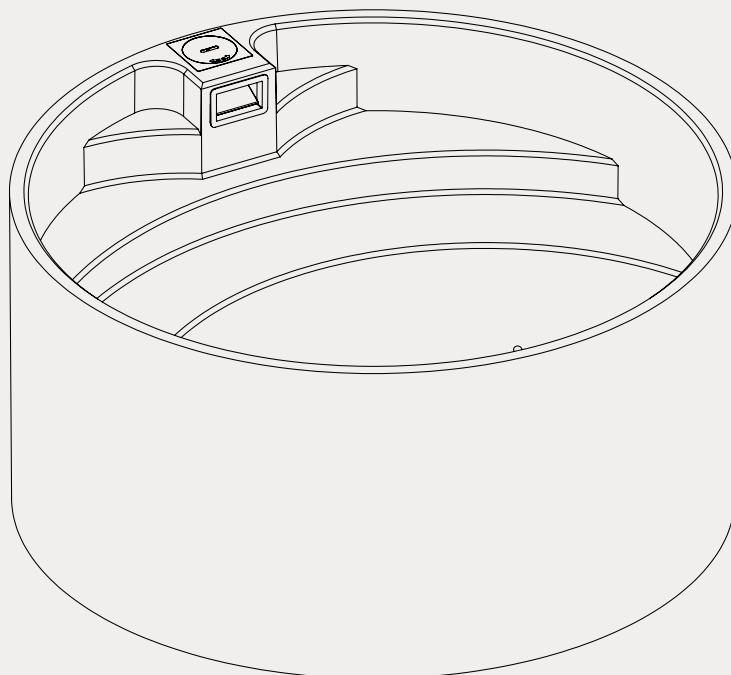

PLUNGIE SPECIFICATIONS

Plungie Arena

Specifications + Dimensions

V 01.1