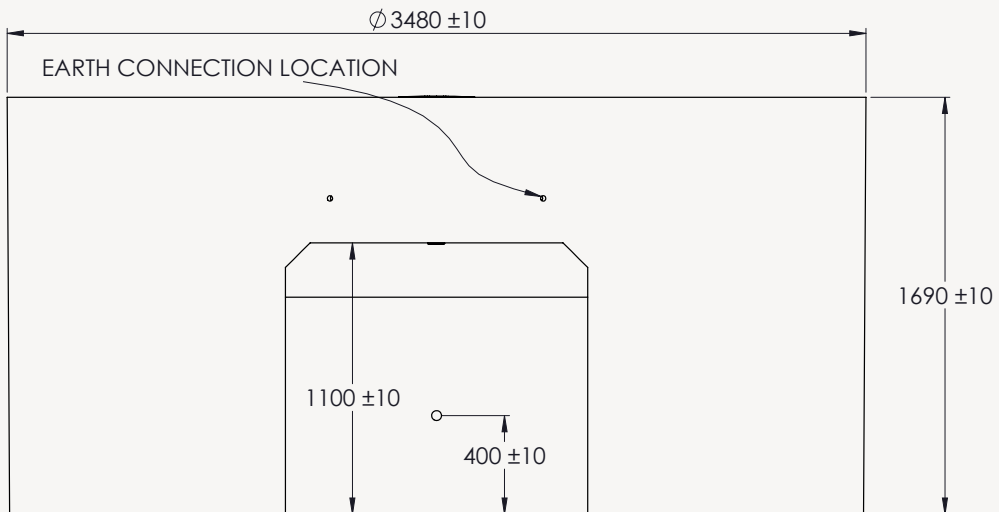

SKIMMER / STEP END VIEW