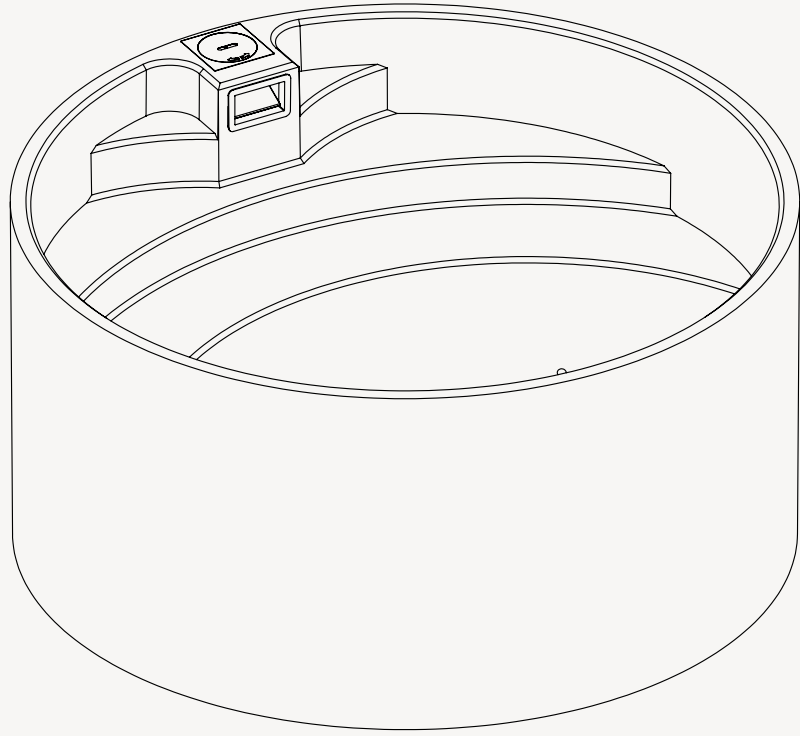

A circular pool 3.5m wide and with plenty of bench space, the Plungie Arena is the ideal pool for bringing together family and friends on hot summer days.

**View the  
Arena online**

---

# Specifications Sheet **Arena**

External Diameter 3500mm

Diameter	External 3500mm	Internal 3320mm
Height	External 1690mm	Internal 1590mm
Volume	9,150 L	
Dry Weight	7,000 Kg	
Wet Weight	16,150 Kg	
Bench Space	3.2m <sup>2</sup>	