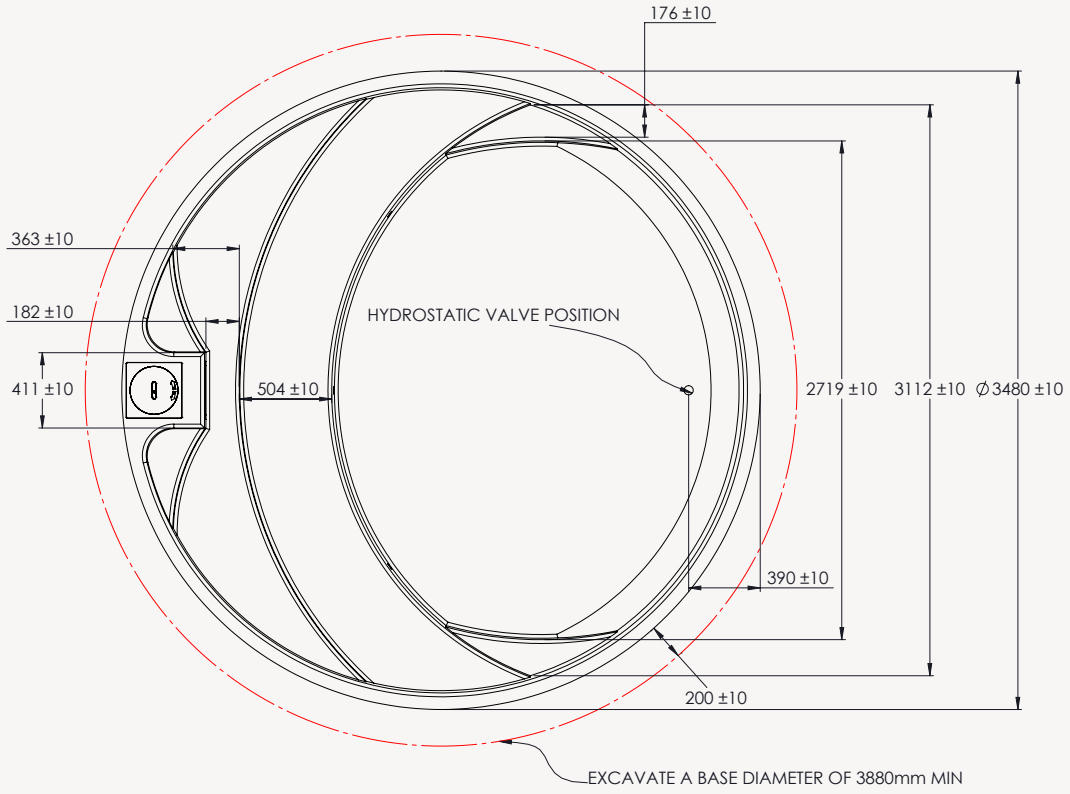

# Specifications Sheet **Arena**

External Diameter 3500mm

Diameter	External 3500mm	Internal 3320mm
Height	External 1690mm	Internal 1590mm
Volume	9,150 L	
Dry Weight	7,000 Kg	
Wet Weight	16,150 Kg	
Bench Space	3.2m <sup>2</sup>	

# Specifications Sheet Arena

## AERIAL DIMENSIONS