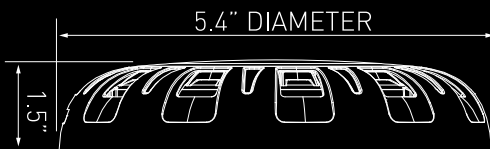

The **ARGON** Series is designed and manufactured in Australia and backed by Spa Electrics' industry leading customer care network. For more information on the **ARGON** Series and our other products, please visit: www.spaelectrics.com

Product Specification

VOLTAGE:	10.5~13v AC
WATTAGE:	15w
INGRESS PROTECTION:	IPX8
SUITABLE FOR:	Composite and Steel Wall Vinyl Pools

LED Light Type MULTI PLUS

LED Array:	RGB+W
WAVELENGTH:	Varies
LUMENS:	1000lm
COLOR RANGE:	7 colors + 4 shows
	MULTIPLUS

Hardware Specification

POOL CONTROLLERS:	Compatible with major brand pool controllers
TRANSFORMER:	Compatible with LXV Series