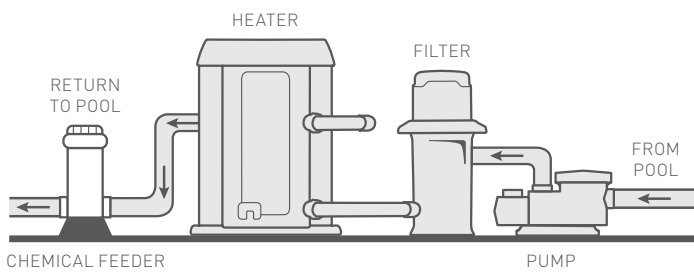

HAYWARD® AUTOMATIC CHEMICAL FEEDER FEATURES

- » **Available for chlorine or bromine sanitization** using large or small slow-dissolving tablets
- » **9- and 4.2-lb chemical capacities** fit in-ground and above-ground pools and spas of all sizes
- » **Multiple in-line and off-line configurations** allow for simple installation in new construction, aftermarket and replacement applications
- » **Large dial control valve** allows for easy feed rate adjustment
- » **EasyLok™ threaded cover** provides safe and convenient access to tablets
- » **Chemical-resistant Viton® seal** and corrosion-resistant components provide heavy-duty durability

PERFORMANCE DATA

MODEL NUMBER	PIPE SIZE	CHEMICAL CAPACITY	FEEDER WIDTH	FEEDER HEIGHT
IN-LINE CHLORINATORS				
CL100	1½" FIP	4.2 lbs.	8¼"	15¼"
CL200*	1½" FIP	9 lbs.	9"	14¾"
CL2002S**	2" SKT	9 lbs.	9"	14¾"
OFF-LINE CHLORINATORS				
CL110	—	4.2 lbs.	6¾"	13"
CL220	—	9 lbs.	8¼"	15½"
OFF-LINE CHLORINATORS FOR ABOVE-GROUND POOLS***				
CL110ABG	—	4.2 lbs.	6¾"	13"
CL220ABG	—	9 lbs.	8¼"	15½"
OFF-LINE BROMINATORS				
CL220BR	—	9 lbs.	8¼"	15½"
ACCESSORIES				
SP1500UNMPAK1	Flush union connector with 1½" male nipple. For mounting in-line chlorine feeders.			
SP1500UNPAK2	Set of two flush union connectors. Fits CL100 and CL200 chlorinators inlet and outlet.			

IN-LINE AND OFF-LINE CONFIGURATIONS

To accommodate most capacity, plumbing and space considerations

IN-LINE INSTALLATION FOR CL100, CL200 AND CL2002S IN-LINE FEEDERS

Use 1-1/2" FIP ports to connect to filter system plumbing