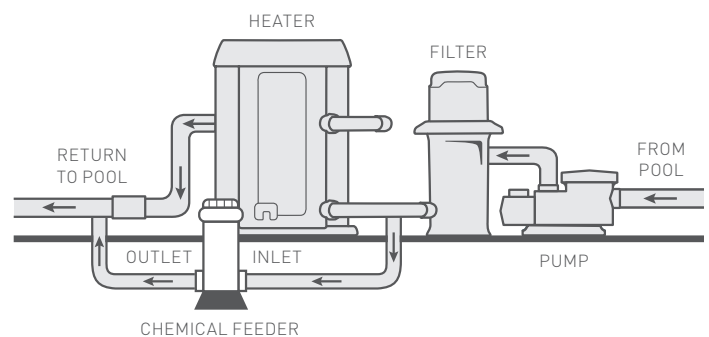

PERFORMANCE DATA

MODEL NUMBER	PIPE SIZE	CHEMICAL CAPACITY	FEEDER WIDTH	FEEDER HEIGHT
IN-LINE CHLORINATORS				
CL100	1½" FIP	4.2 lbs.	8¼"	15¼"
CL200*	1½" FIP	9 lbs.	9"	14¾"
CL2002S**	2" SKT	9 lbs.	9"	14¾"
OFF-LINE CHLORINATORS				
CL110	—	4.2 lbs.	6¾"	13"
CL220	—	9 lbs.	8¼"	15½"
OFF-LINE CHLORINATORS FOR ABOVE-GROUND POOLS***				
CL110ABG	—	4.2 lbs.	6¾"	13"
CL220ABG	—	9 lbs.	8¼"	15½"
OFF-LINE BROMINATORS				
CL220BR	—	9 lbs.	8¼"	15½"
ACCESSORIES				
SP1500UNMPAK1	Flush union connector with 1½" male nipple. For mounting in-line chlorine feeders.			
SP1500UNPAK2	Set of two flush union connectors. Fits CL100 and CL200 chlorinators inlet and outlet.			

IN-LINE AND OFF-LINE CONFIGURATIONS

To accommodate most capacity, plumbing and space considerations

IN-LINE INSTALLATION FOR CL100, CL200 AND CL2002S IN-LINE FEEDERS

Use 1-1/2" FIP ports to connect to filter system plumbing