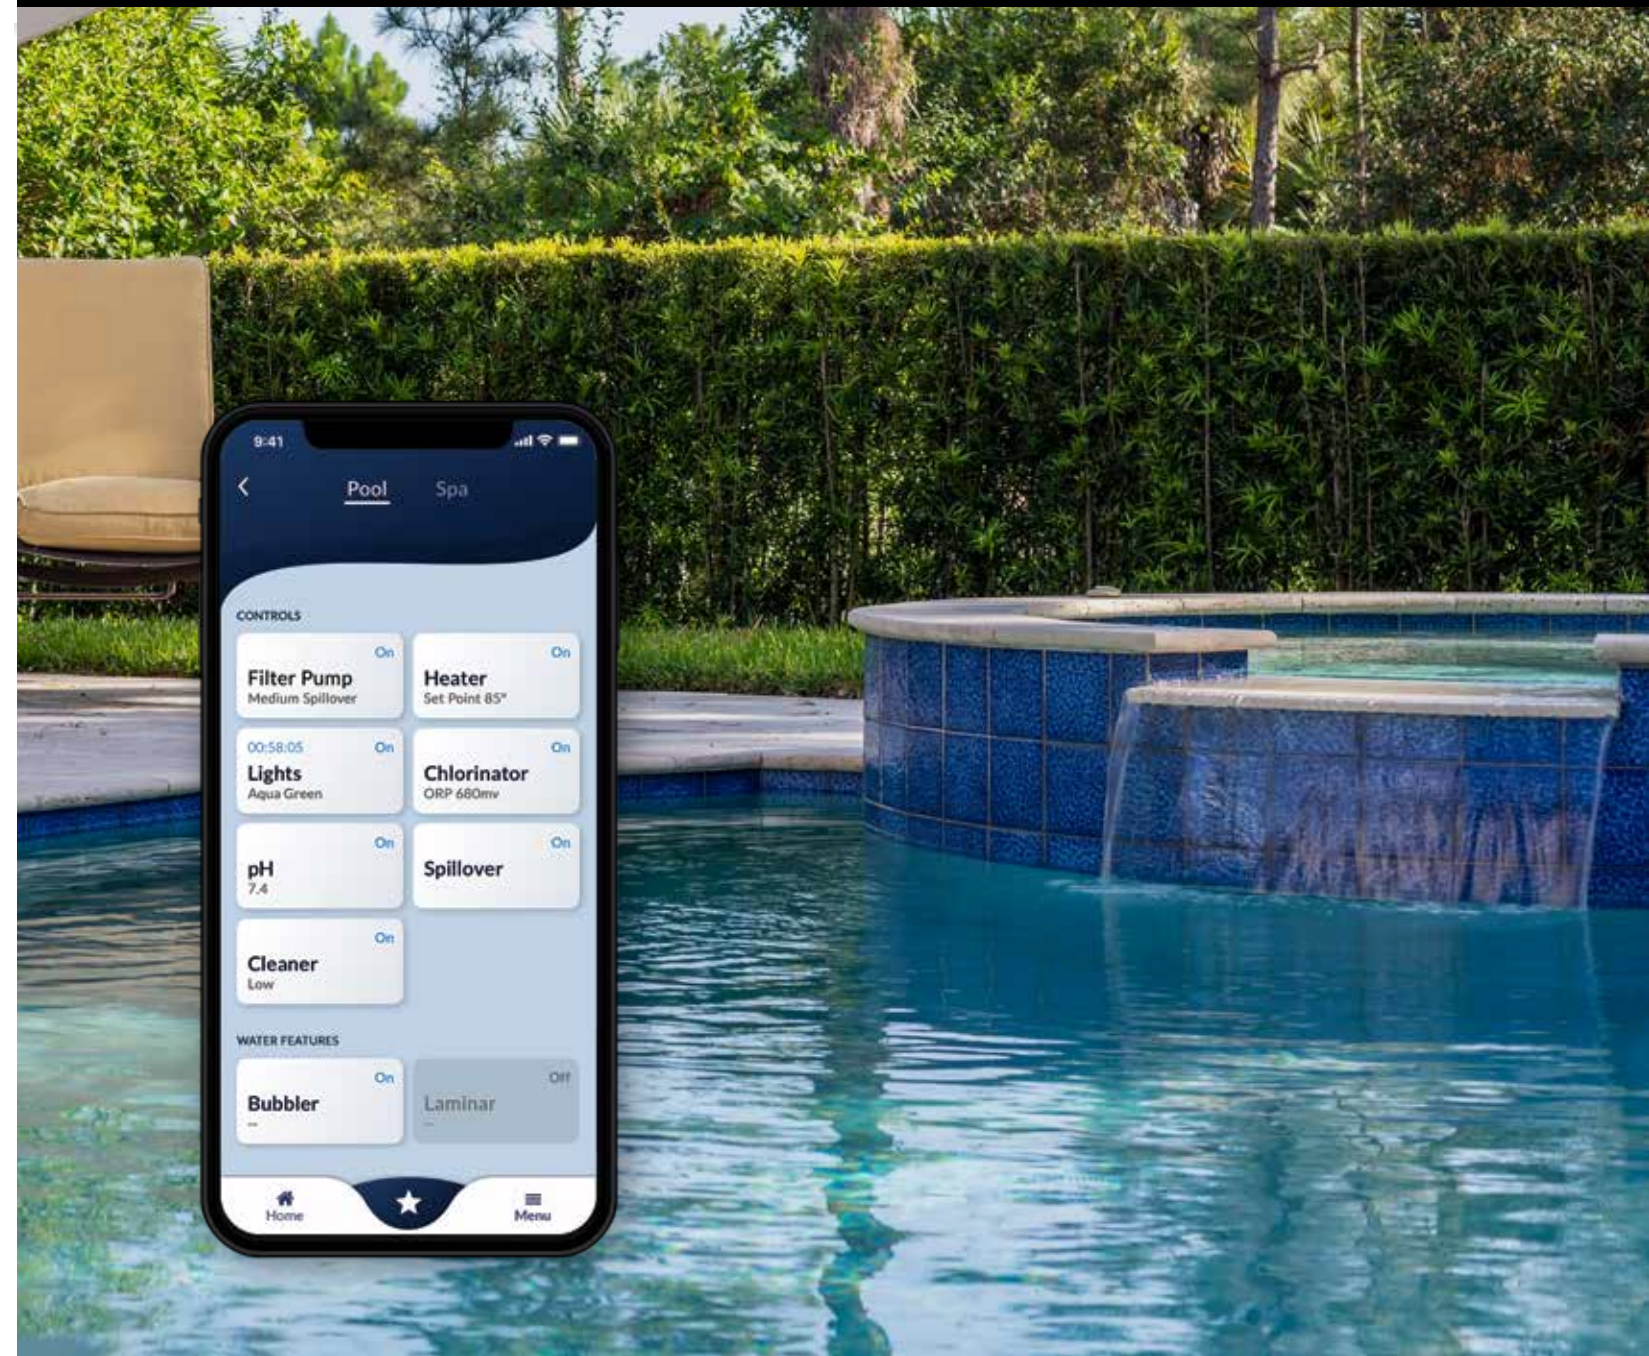

Omni® Smart Pool & Spa Control

EXPERT LINE™

NOT SOLD ONLINE

3+ YEAR PARTS WARRANTIES*

*Exclusions, other terms and conditions may apply — visit haywardpool.ca for details.