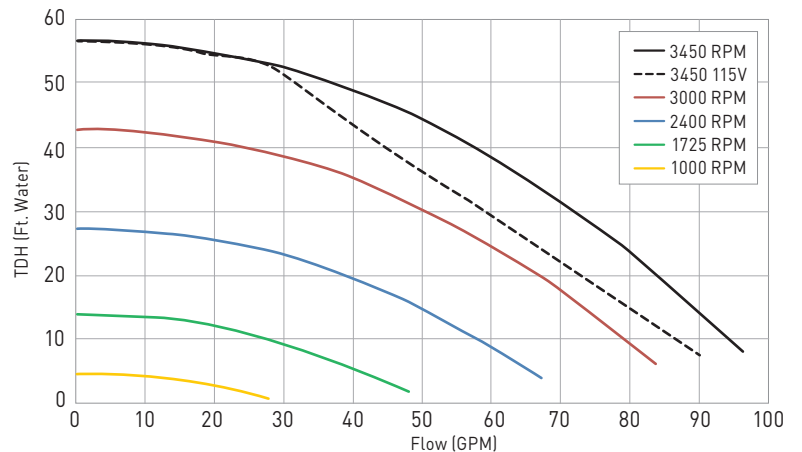

SPECIFICATIONS

MODEL NUMBER	TOTAL HP	VOLTAGE	WEIGHTED ENERGY FACTOR (WEF)*	UNION CONNECTIONS	WARRANTY
SP23520VSP	1.65	115/230V	10.7/10.2	1.5" X 2"	3 years**

*The higher the weighted energy factor (WEF), the more efficient the pump. Visit hayward.com/regulations for more information.

MAXFLO VS 500 DIMENSIONS (INCHES)

MaxFlo VS 500 pumps are listed by:

MAXFLO VS 500 PERFORMANCE COMPARISON

**When sold by a Totally Hayward[®] partner. Exclusions, other terms and conditions may apply — visit hayward.com/expert for details.