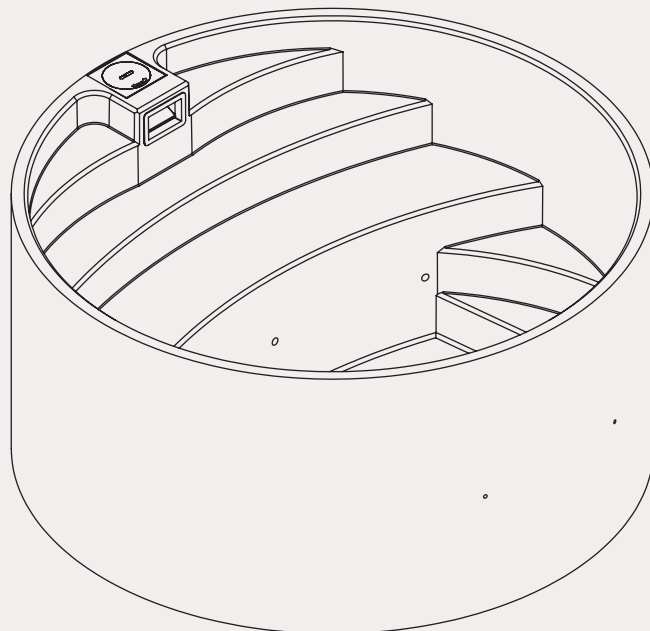

PLUNGIE SPECIFICATIONS

Plungie Arena

Specifications + Dimensions

Plungie Model

Plungie Arena
11' 5" diameter

Plungie Studio
12' x 7'

Plungie Original
15' x 8'

Plungie Max
20' x 10'

Plungie Arena

11' 5" diameter

Say hello to the Plungie Arena - the precast round concrete pool of your dreams! The perfect fit for any size yard, the Plungie Arena's round shape makes it the top choice for homeowners looking for a great solution for lounging or recreational swims.

AERIAL DIMENSIONS

SIDE VIEW

SKIMMER / STEP END VIEW

| | | |
|------------|-----------------|----------------|
| Diameter | External 11' 5" | |
| Height | External 5' 6½" | Internal 5' 3" |
| Volume | 2,400 gal | |
| Dry Weight | 15,430 lbs | |