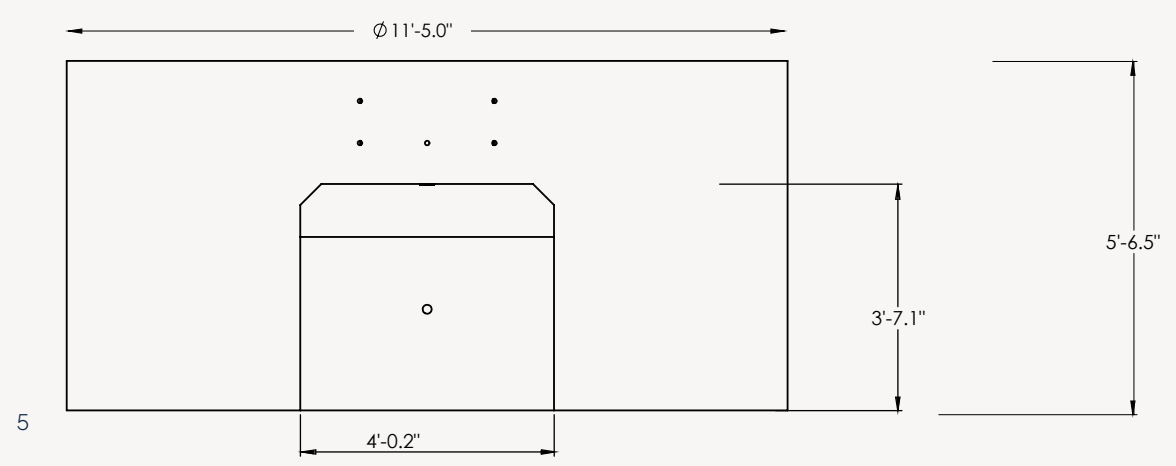

AERIAL DIMENSIONS

SIDE VIEW

SKIMMER / STEP END VIEW

| | | |
|------------|-----------------|----------------|
| Diameter | External 11' 5" | |
| Height | External 5' 6½" | Internal 5' 3" |
| Volume | 2,400 gal | |
| Dry Weight | 15,430 lbs | |