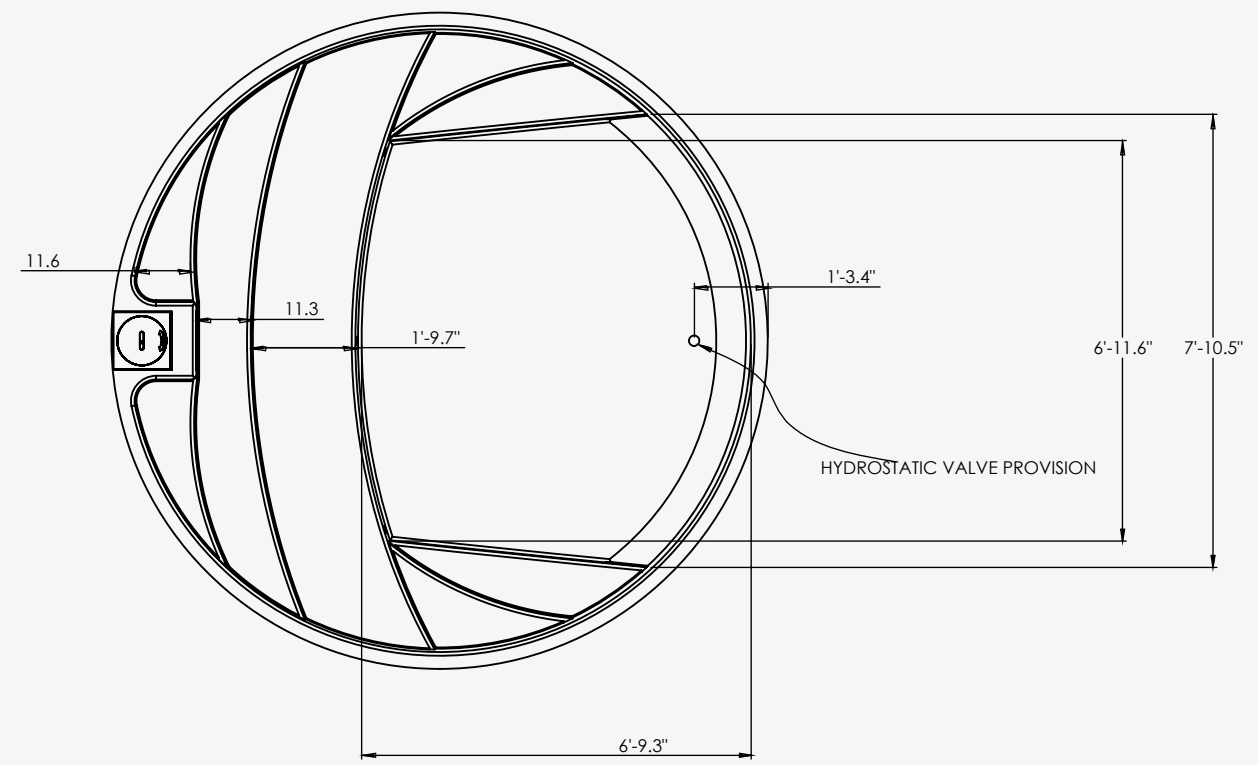

PLUNGIE SPECIFICATIONS

Plungie Arena

Specifications + Dimensions

Plungie Model

Plungie Arena
11' 5" diameter

Plungie Studio
12' x 7'

Plungie Original
15' x 8'

Plungie Max
20' x 10'

AERIAL DIMENSIONS

SIDE VIEW

SKIMMER / STEP END VIEW

| | | |
|------------|-----------------|----------------|
| Diameter | External 11' 5" | |
| Height | External 5' 6½" | Internal 5' 3" |
| Volume | 2,400 gal | |
| Dry Weight | 15,430 lbs | |