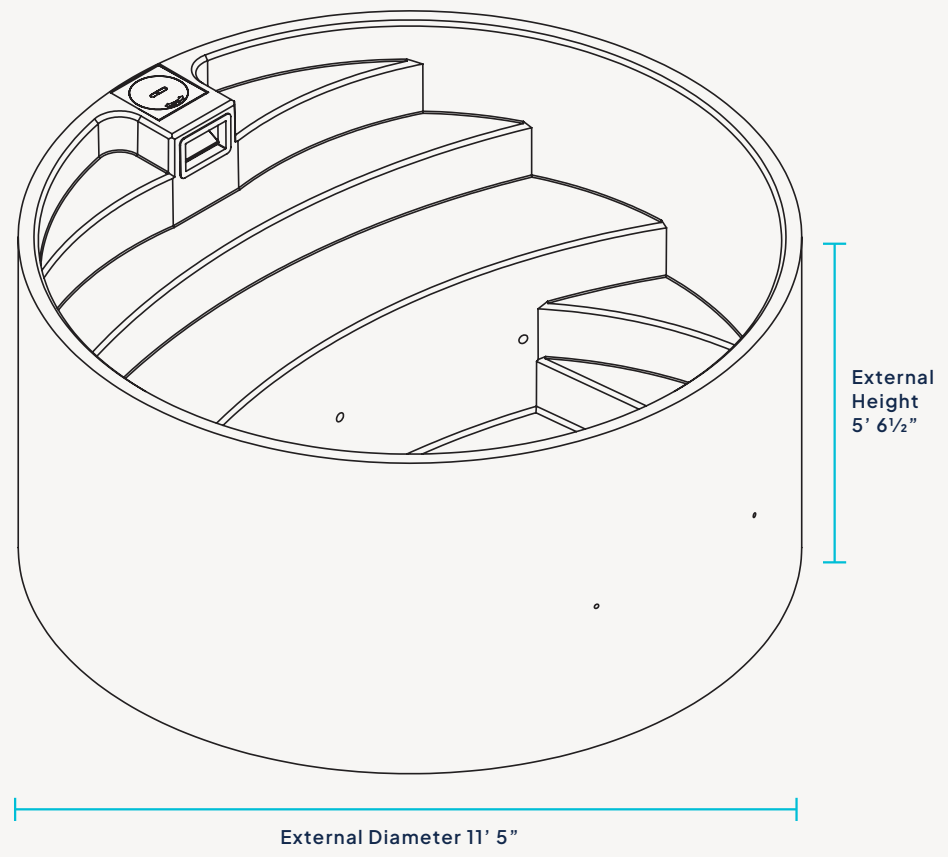

Plungie Arena

11' 5" diameter

Say hello to the Plungie Arena - the precast round concrete pool of your dreams! The perfect fit for any size yard, the Plungie Arena's round shape makes it the top choice for homeowners looking for a great solution for lounging or recreational swims.

AERIAL DIMENSIONS

SIDE VIEW

SKIMMER / STEP END VIEW

| | | |
|------------|-----------------|----------------|
| Diameter | External 11' 5" | |
| Height | External 5' 6½" | Internal 5' 3" |
| Volume | 2,400 gal | |
| Dry Weight | 15,430 lbs | |