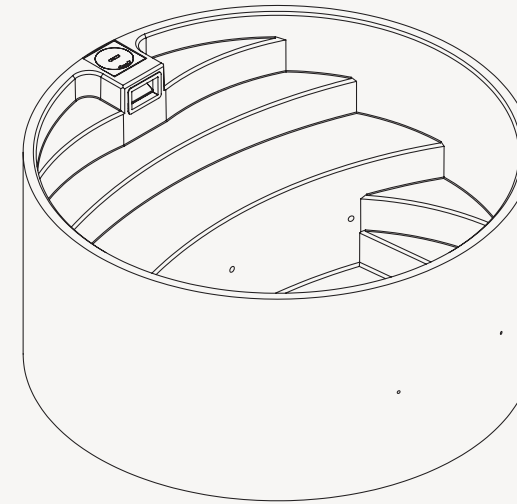

PLUNGIE SPECIFICATIONS

Plungie Arena

Specifications + Dimensions

Plungie Model

Plungie Arena
11' 5" diameter

Plungie Studio
12' x 7'

Plungie Original
15' x 8'

Plungie Max
20' x 10'

Plungie Arena

11' 5" diameter

Say hello to the Plungie Arena - the precast round concrete pool of your dreams! The perfect fit for any size yard, the Plungie Arena's round shape makes it the top choice for homeowners looking for a great solution for lounging or recreational swims.

AERIAL DIMENSIONS

SIDE VIEW

SKIMMER / STEP END VIEW

| | | |
|------------|-----------------|----------------|
| Diameter | External 11' 5" | |
| Height | External 5' 6½" | Internal 5' 3" |
| Volume | 2,400 gal | |
| Dry Weight | 15,430 lbs | |