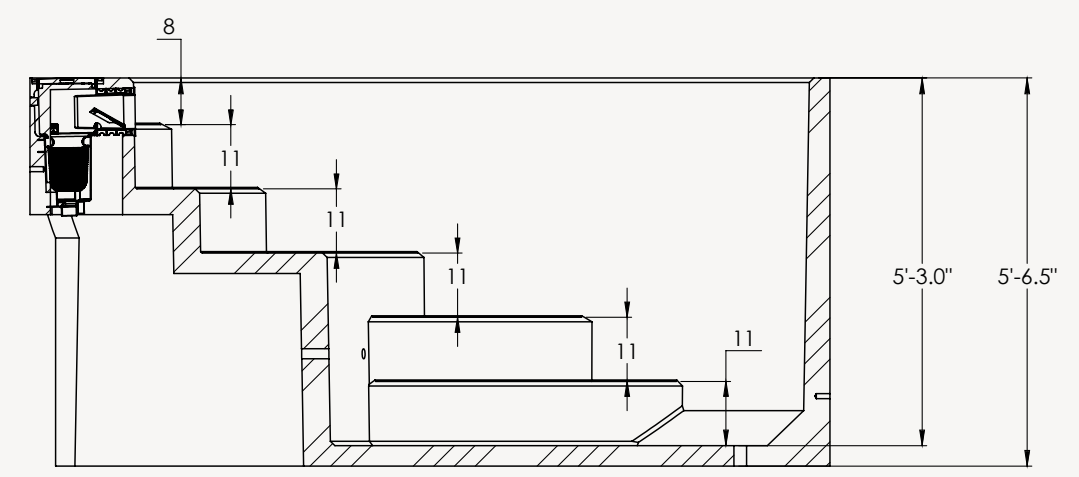

AERIAL DIMENSIONS

SIDE VIEW

SKIMMER / STEP END VIEW

| | | |
|------------|-----------------|----------------|
| Diameter | External 11' 5" | |
| Height | External 5' 6½" | Internal 5' 3" |
| Volume | 2,400 gal | |
| Dry Weight | 15,430 lbs | |